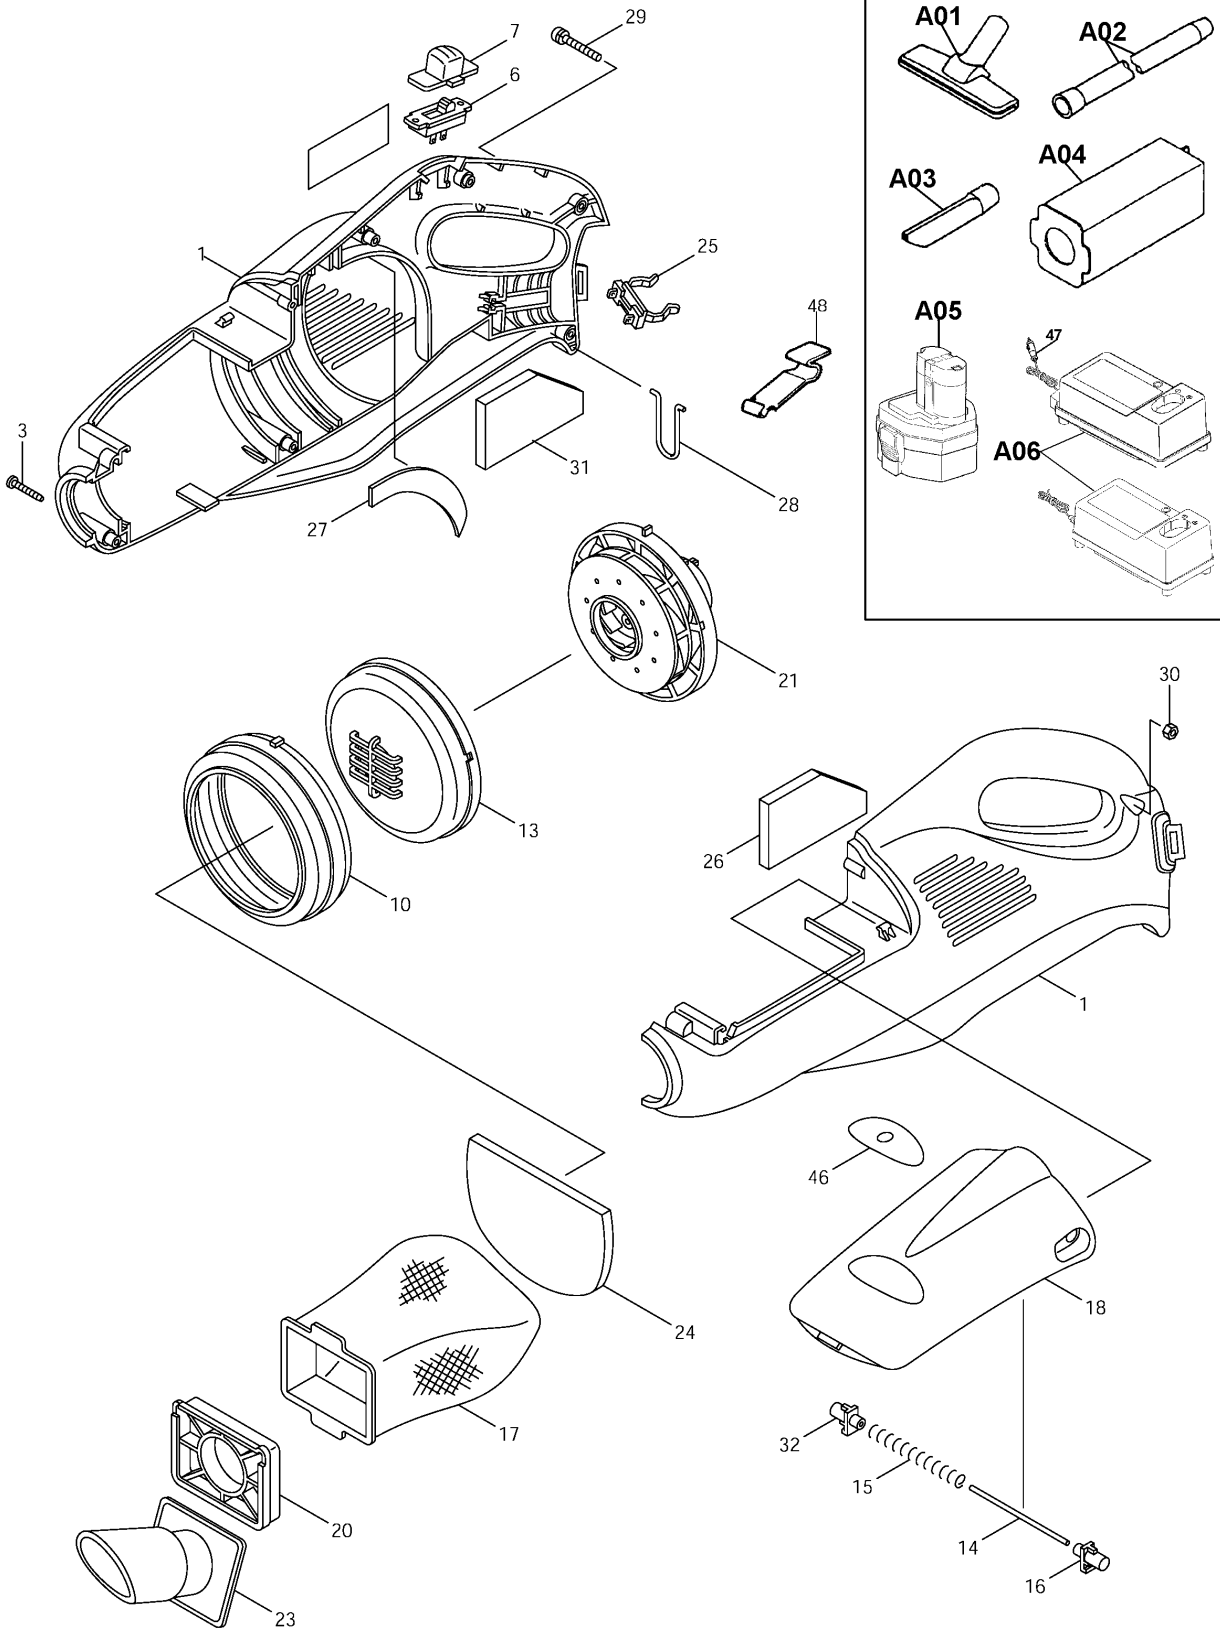

12V VACUUM CLEANER  
14.4V VACUUM CLEANER

Model 4013D(MJ)  
Model 4033D(MJ)

Item No.	Part No.	No. Used	Description	Item No.	Part No.	No. Used	Description
1	KW00000500	1	Housing Set (4013D)	29	911158-9	1	P.H. Screw M4X30
	KW00000509	1	Housing Set (4033D)	30	931102-0	1	Hex. Nut M4
3	266127-8	7-8	+ Tapping Screw PT 3X20	31	KW00000506	1	Sponge Sheet 65X65
6	KW00000501	1	Switch	32	416032-1	1	Hook
7	KW00000502	1	Switch Cover Com.	46	819094-2	1	Makita Label
10	421554-8	1	Rubber Ring	47	655000-B	1	Plug for Automotive Cigarette Lighter
13	KW00000504	1	Fan Cover	48	<b>343579-1</b>	1	Set Plate (Optional)
14	256839-1	1	Rod 2.5				
15	233161-3	1	Compression Spring 6				
16	416032-1	1	Hook				
17	166043-3	1	Dust Bag				
18	150624-3	1	Front Cover Com. (Ivory)				
20	421553-0	1	Packing				
21	KW00000505	1	12V DC Motor (4013D)				
	KW00000510	1	14.4V DC Motor (4033D)				
23	KW00000021	1	Inlet				
24	423287-1	1	Sponge Sheet 70-106				
25	643909-9	1	Battery Holder				
26	KW00000506	1	Sponge Sheet 65X65				
27	KW00000507	1	Sponge Sheet				
28	322867-9	1	Hanger				
				<b>Accessories</b>			
				A01	122520-5	1	Nozzle Assy (Ivory)
				A02	416042-8	1	Pipe (Ivory)
				A03	416041-0	1	Sash Nozzle (Ivory)
				A04	192632-8	1	Paper Filter (5pcs/Set)
				A05	-----	1	12V Ni-Cad & Ni-MH Batteries 1.3Ah ~ 3.0Ah, Pod Style (4013D)
					-----	1	14.4V Ni-Cad & Ni-MH Batteries 2.0Ah ~3.0Ah, Pod Style (4033D)
				A06	-----	1	Charger (See Catalogue for Details)
					-----	1	12 V Charger (See Catalogue For Details) (Includes Item 47)

2 Model 4013D  
 2 Model 4033D