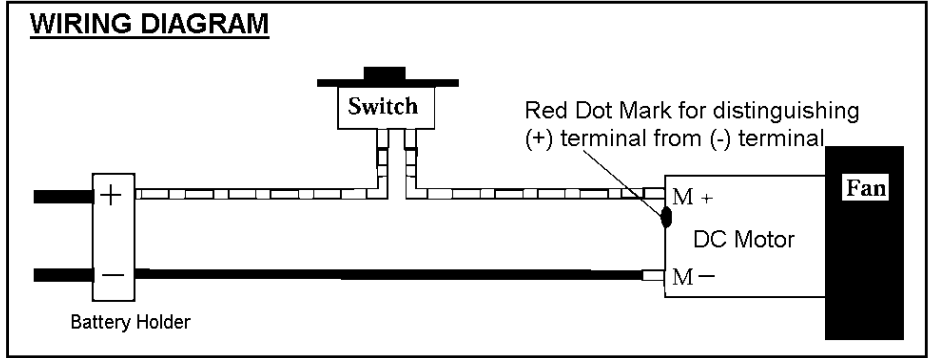

12V VACUUM CLEANER  
14.4V VACUUM CLEANER

Model 4013D(MJ)  
Model 4033D(MJ)

Item No.	Part No.	No. Used	Description	Item No.	Part No.	No. Used	Description
1	KW00000500	1	Housing Set (4013D)	29	911158-9	1	P.H. Screw M4X30
	KW00000509	1	Housing Set (4033D)	30	931102-0	1	Hex. Nut M4
3	266127-8	7-8	+ Tapping Screw PT 3X20	31	KW00000506	1	Sponge Sheet 65X65
6	KW00000501	1	Switch	32	416032-1	1	Hook
7	KW00000502	1	Switch Cover Com.	46	819094-2	1	Makita Label
10	421554-8	1	Rubber Ring	47	655000-B	1	Plug for Automotive Cigarette Lighter
13	KW00000504	1	Fan Cover	48	<b>343579-1</b>	1	Set Plate (Optional)
14	256839-1	1	Rod 2.5				
15	233161-3	1	Compression Spring 6				
16	416032-1	1	Hook				
17	166043-3	1	Dust Bag				
18	150624-3	1	Front Cover Com. (Ivory)				
20	421553-0	1	Packing				
21	KW00000505	1	12V DC Motor (4013D)				
	KW00000510	1	14.4V DC Motor (4033D)				
23	KW00000021	1	Inlet				
24	423287-1	1	Sponge Sheet 70-106				
25	643909-9	1	Battery Holder				
26	KW00000506	1	Sponge Sheet 65X65				
27	KW00000507	1	Sponge Sheet				
28	322867-9	1	Hanger				
				<b>Accessories</b>			
				A01	122520-5	1	Nozzle Assy (Ivory)
				A02	416042-8	1	Pipe (Ivory)
				A03	416041-0	1	Sash Nozzle (Ivory)
				A04	192632-8	1	Paper Filter (5pcs/Set)
				A05	-----	1	12V Ni-Cad & Ni-MH Batteries 1.3Ah ~ 3.0Ah, Pod Style (4013D)
					-----	1	14.4V Ni-Cad & Ni-MH Batteries 2.0Ah ~3.0Ah, Pod Style (4033D)
				A06	-----	1	Charger (See Catalogue for Details)
					-----	1	12 V Charger (See Catalogue For Details) (Includes Item 47)